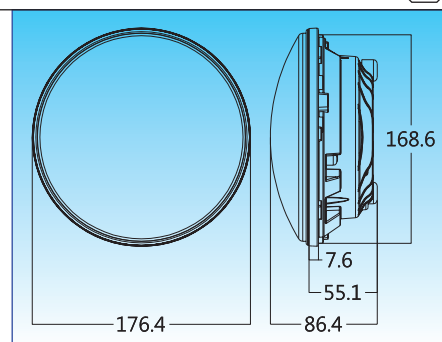

High beam for 3W x 4 pcs

DRL for 1W x 0.5 pcs

HR-UV035

7 Inches Round Headlight + DRL

For JP & Universal vehicles, RHD

Aluminum housing with heat sink design, UV resistant lens, high impact material & waterproof design.

Multi voltage for 12V & 24V

LED source: Low beam for 3W x 9 pcs

High beam for 3W x 4 pcs

DRL for 1W x 0.5 pcs

HM-UV035

7 Inches Round Headlight + DRL

For Motorcycles

Aluminum housing with heat sink design, UV resistant lens, high impact material & waterproof design.