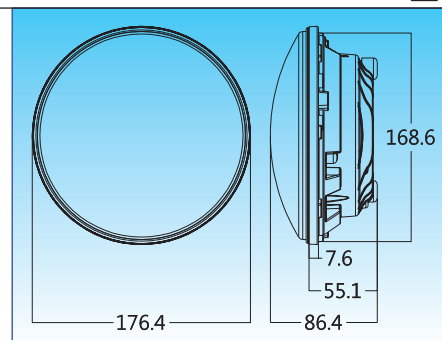

HL-UV035

7 Inches Round Headlight + DRL

For JP & Universal vehicles, LHD

Aluminum housing with heat sink design, UV resistant lens, high impact material & waterproof design.

Multi voltage for 12V & 24V

LED source: Low beam for 3W x 9 pcs

High beam for 3W x 4 pcs

DRL for 1W x 0.5 pcs

HR-UV035

7 Inches Round Headlight + DRL

For JP & Universal vehicles, RHD

Aluminum housing with heat sink design, UV resistant lens, high impact material & waterproof design.

Multi voltage for 12V & 24V

LED source: Low beam for 3W x 9 pcs

High beam for 3W x 4 pcs

DRL for 1W x 0.5 pcs

HM-UV035

7 Inches Round Headlight + DRL

For Motorcycles

Aluminum housing with heat sink design, UV resistant lens, high impact material & waterproof design.