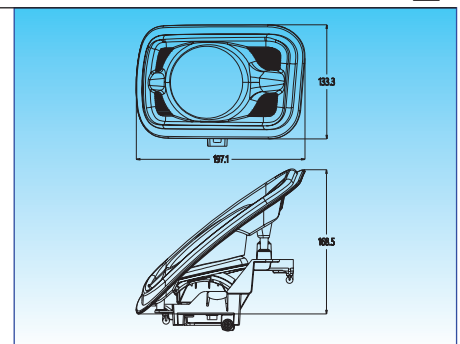

LF-DG002

LED Fog Light

For DG Ram models
 OE No.: **R:55372734AB L:55372735AB**
R:55372734AA L:55372735AA

Plastic housing with heat sink design,
 UV resistant lens, high impact material &
 waterproof design.
 Multi voltage for 12V & 24V
 LED source: 3W x 3 pcs