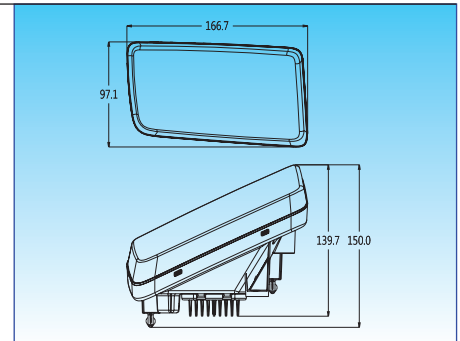

LF-DG002

LED Fog Light

For DG Ram models
 OE No.: **R:55372734AB L:55372735AB**
R:55372734AA L:55372735AA

Plastic housing with heat sink design,
 UV resistant lens, high impact material &
 waterproof design.
 Multi voltage for 12V & 24V
 LED source: 3W x 3 pcs