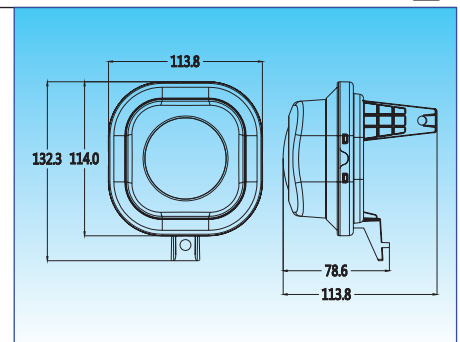

LF-FR028

LED Fog Light

For FD Superduty & Excursion models
OE No.: **R:3C3Z-15200-AA L:3C3Z-15200-BA**
R:6C3Z-15200-AA L:6C3Z-15200-BA
R:7C3Z-15200-AA L:7C3Z-15201-AA

Plastic housing with heat sink design,
UV resistant lens, high impact material &
waterproof design.
Multi voltage for 12V & 24V
LED source: 3W x 3 pcs