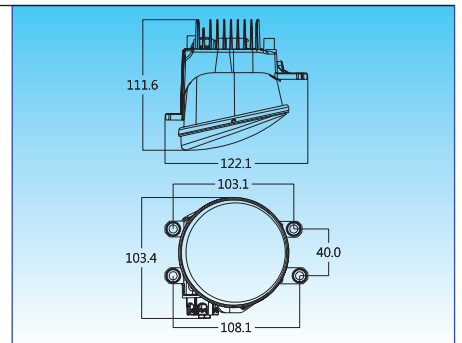

EL6090

LED Fog Light

For TY & LX vehicles
OE No.: **R:81220-0D040 L:81210-0D040**
R:81211-12230 L:81221-12230
R:81210-02110 L:81220-02110

Aluminum housing with heat sink design
UV resistant lens & high impact material & waterproof design
Multi voltage for 12V & 24V
LED source: 3W x 3 pcs