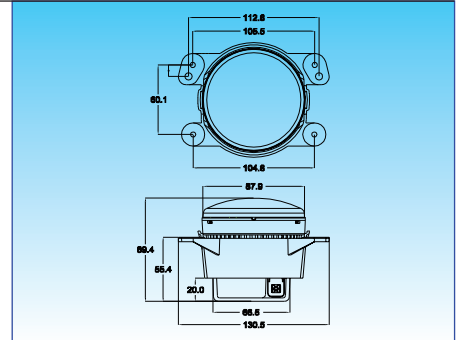

### LED Fog Light Projector Type

For CS/JP/DG vehicles  
OE No.: **5182026AA**

Aluminum housing with heat sink design  
UV resistant lens & high impact material & waterproof design  
Multi voltage for 12V & 24V  
LED source: 3W x 3 pcs