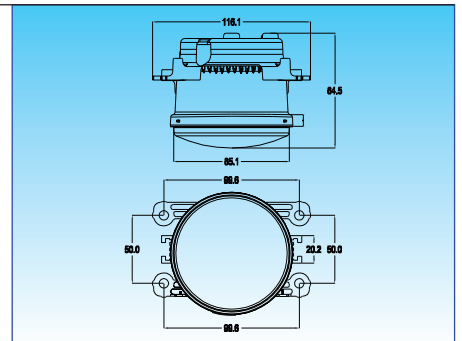

EL6089

LED Fog Light Projector Type

For AC/CT/DC/FD/HD/FT/IF/JG/LC/LR/MB/
NS/OP/PG/PS/RN/SB/SK/TY vehicles
OE No.: **R:33900-TBA-A01 L:33950-TBA-A01**
820074008/35500-63J03/
26155-0000A/8321A097

Aluminum housing with heat sink design
UV resistant lens & high impact material & waterproof design
Multi voltage for 12V & 24V
LED source: 3W x 3 pcs