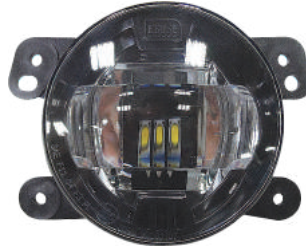

# Lamp FOR UNIVERSAL LED FOG LIGHT

### LED Fog Light Projector Type

For CS/JP/DG vehicles  
OE No.: **5182026AA**

Aluminum housing with heat sink design  
UV resistant lens & high impact material & waterproof design  
Multi voltage for 12V & 24V  
LED source: 3W x 3 pcs

Aluminum housing with heat sink design  
UV resistant lens & high impact material & waterproof design  
Multi voltage for 12V & 24V  
LED source: 3W x 3 pcs