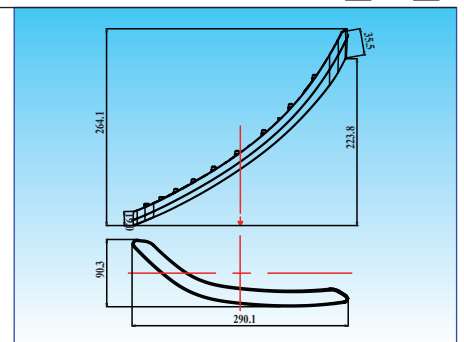

EL6045

LED Daylight with position light

Aluminum housing with heat sink design
UV resistant lens & high impact material & waterproof design
Multi voltage for 12V & 24V
LED source: 0.5W x 9 pcs
Include multi-function driver