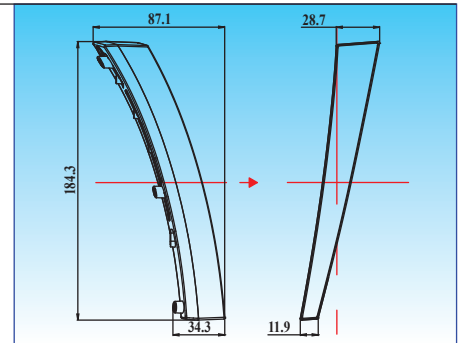

EL6044

LED Daylight with position light

Aluminum housing with heat sink design
 UV resistant lens & high impact material & waterproof design
 Multi voltage for 12V & 24V
 LED source: 0.5W x 9 pcs
 Include multi-function driver