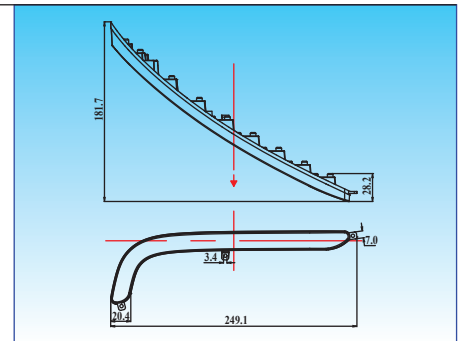

EL6044

LED Daylight with position light

Aluminum housing with heat sink design
 UV resistant lens & high impact material & waterproof design
 Multi voltage for 12V & 24V
 LED source: 0.5W x 9 pcs
 Include multi-function driver