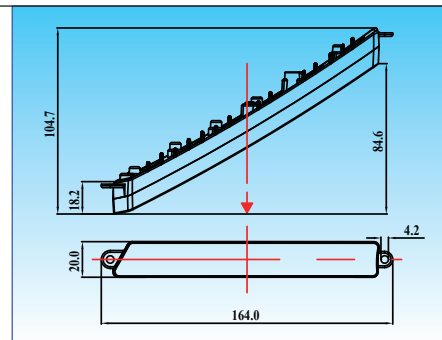

EL6053

LED Daylight with position light

Aluminum housing with heat sink design
 UV resistant lens & high impact material & waterproof design
 Multi voltage for 12V & 24V
 LED source: 0.5W x 6 pcs
 Include multi-function driver