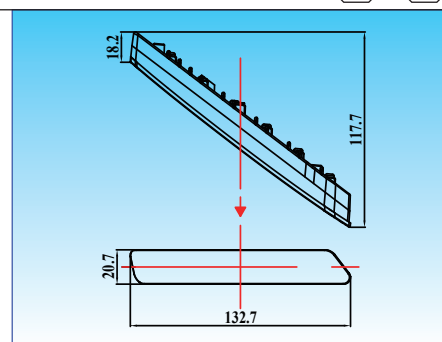

EL6053

LED Daylight with position light

Aluminum housing with heat sink design
 UV resistant lens & high impact material & waterproof design
 Multi voltage for 12V & 24V
 LED source: 0.5W x 6 pcs
 Include multi-function driver