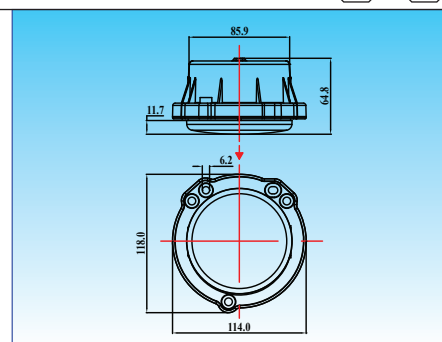

EL6053

LED Daylight with position light

Aluminum housing with heat sink design
 UV resistant lens & high impact material & waterproof design
 Multi voltage for 12V & 24V
 LED source: 0.5W x 6 pcs
 Include multi-function driver

EL6054

LED Daylight with position light

Aluminum housing with heat sink design
 UV resistant lens & high impact material & waterproof design
 Multi voltage for 12V & 24V
 LED source: 1W x 5 pcs
 Include multi-function driver