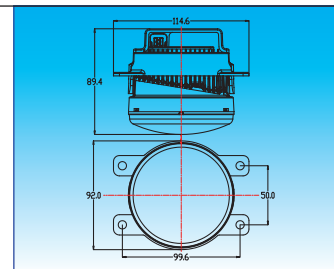

207

EL6068-3 2 in 1 LED Fog Light + DRL

For AC/CT/DC/FD/HD/FT/IF/JG/LC/LR/MB/
NS/OP/PG/PS/RN/SB/SK/TY vehicles
OE No.: R:33900-TBA-A01 L:33950-TBA-A01
820074008/35500-63J03/
26155-0000A/8321A097

Aluminum housing with heat sink design
UV resistant lens & high impact material &
waterproof design
Multi voltage for 12V & 24V
LED source: 3W x 3 pcs , 0.5W x 6 pcs

1007

06'

FL-UV001

24pcs/2.7'/11.0kgs/12.5kgs
Replacement

307

06'

FL-UV003

24pcs/1.9'/7.4kgs/8.2kgs
Replacement

Aluminum housing with heat sink design
UV resistant lens & high impact material &
Waterproof design

Multi voltage for 12V & 24V
LED source: 1W x 5 pcs

10sets/2.7'/9.8kgs/11.3kgs