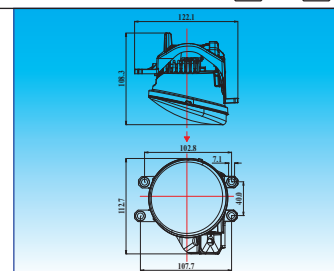

COROLLA

EL6056

LED Fog Light Projector Type

For TY & LX vehicles

OE No.: R:81220-0D040 L:81210-0D040
R:81211-12230 L:81221-12230
R:81210-02110 L:81220-02110

Aluminum housing with heat sink design
UV resistant lens & high impact material &
waterproof design
Multi voltage for 12V & 24V
LED source: 3W x 3 pcs