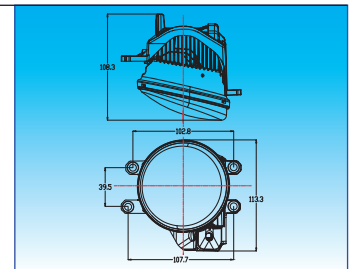

CAMRY

EL6062

2 in 1 LED Fog Light + DRL

For TY & LX vehicles
 OE No.: **R:81220-0D040 L:81210-0D040**
R:81211-12230 L:81221-12230
R:81210-02110 L:81220-02110

Aluminum housing with heat sink design
 UV resistant lens & high impact material &
 waterproof design
 Multi voltage for 12V & 24V
 LED source: 3W x 3 pcs , 0.5W x 6 pcs

CAMRY

06'-09'

FL-TY033

8sets/2.8'/9.6kgs/10.6kgs

U.S. type

OE No.		Partslink:
R:81210-0D040	L:81220-0D040	R:SC2593100
R:81210-0D041	L:81220-0D041	L:SC2592100
R:81210-0D042	L:81220-0D042	
R:81210-06052	L:81220-06050	
R:35501-57L00	L:35502-57L01	