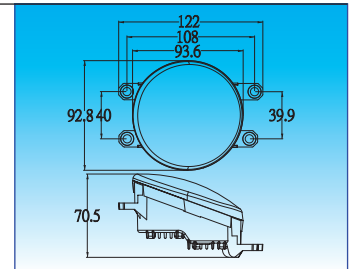

CAMRY

EL6013

LED Daylight with position light
Available in
© Chrome version
© Black version
Aluminum housing with heat sink design
UV resistant lens & high impact material &
Waterproof design
Multi voltage for 12V & 24V
LED source: 1W x 4 pcs
Include Multi-Function driver
12sets/2.3'/10.5kgs/12.0kgs