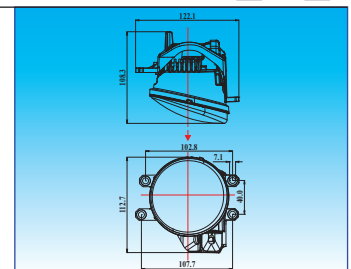

CAMRY

EL6056

LED Fog Light Projector Type

For TY & LX vehicles
OE No.: **R:81220-0D040 L:81210-0D040**
R:81211-12230 L:81221-12230
R:81210-02110 L:81220-02110

Aluminum housing with heat sink design
UV resistant lens & high impact material &
waterproof design
Multi voltage for 12V & 24V
LED source: 3W x 3 pcs