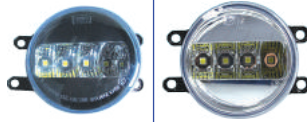

CAMRY

EL6013

LED Daylight with position light
 Available in
 © Chrome version
 © Black version
 Aluminum housing with heat sink design
 UV resistant lens & high impact material &
 Waterproof design
 Multi voltage for 12V & 24V
 LED source: 1W x 4 pcs
 Include Multi-Function driver
 12sets/2.3'/10.5kgs/12.0kgs

CAMRY

EL6056

LED Fog Light Projector Type

For TY & LX vehicles
 OE No.: **R:81220-0D040 L:81210-0D040**
R:81211-12230 L:81221-12230
R:81210-02110 L:81220-02110

Aluminum housing with heat sink design
 UV resistant lens & high impact material &
 waterproof design
 Multi voltage for 12V & 24V
 LED source: 3W x 3 pcs

CAMRY

EL6062

2 in 1 LED Fog Light + DRL

For TY & LX vehicles
 OE No.: **R:81220-0D040 L:81210-0D040**
R:81211-12230 L:81221-12230
R:81210-02110 L:81220-02110

Aluminum housing with heat sink design
 UV resistant lens & high impact material &
 waterproof design
 Multi voltage for 12V & 24V
 LED source: 3W x 3 pcs , 0.5W x 6 pcs