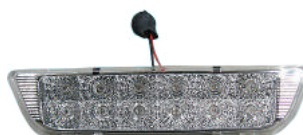

CRV

10'-11'

DL-HD054

8sets/2.9'/10.5kgs/12.0kgs

Available in

- ⊙ LED daylight / position light
- ⊙ LED fog light

CRV

10'-11'

FL-HD054F

24sets/3.0'/4.5kgs/6.0kgs

Chrome cover

CRV

07'-09'

FL-HD040

6sets/3.0'/8.5kgs/10.0kgs

OE No.

R: 33901 - SWA - 003

L: 33951 - SWA - 003

CRV

07'-09'

TB-HD040

50pcs/0.6'/3.9kgs/4.9kgs

LED Third brake lamp

CRV

07'-09'

FL-HD040F

24sets/3.1'/6.4kgs/7.6kgs

Chrome cover