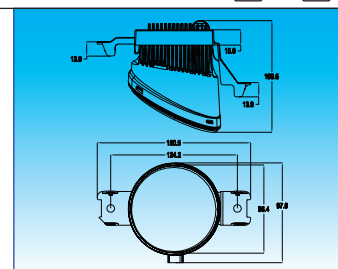

X-TRAIL/ROGUE

EL6064

2 in 1 LED Fog Light + DRL

For NS vehicles
OE No.: R:26150-8993A L:26155-8993A
R:8200301027 L:8200301026

Aluminum housing with heat sink design
UV resistant lens & high impact material &
waterproof design
Multi voltage for 12V & 24V
LED source: 3W x 3 pcs , 0.5W x 6 pcs

X-TRAIL/FRONTIER

10'-13'

FL-NS027

16sets/3.1'/13.4kgs/14.5kgs

OE No. 26150-8990B
26150-89906-21
B6150-89928