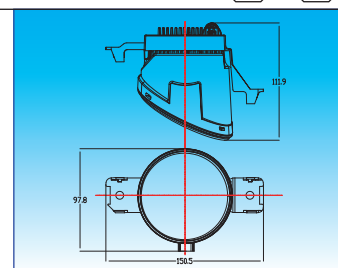

6sets/2.4'/7.7kgs/9.2kgs

OE No.
R:088044 L:088045 R:26155-8992A L:26150-8992A
R:8200301027 L:8200301026 R:26155-9B91C L:26155-9B91B
R:8200002470 L:8200002469 R:26150-89905A L:26155-89905A
R:26150-8993A L:26155-8993A R:B61EE8990A L:B61EA8990A
R:26150-AU325 L:26155-AU325 L:4419374

X-TRAIL/ROGUE

EL6059

LED Fog Light Projector Type

For NS vehicles
OE No.: R:26150-8993A L:26155-8993A
R:8200301027 L:8200301026

Aluminum housing with heat sink design
UV resistant lens & high impact material &
waterproof design
Multi voltage for 12V & 24V
LED source: 3W x 3 pcs