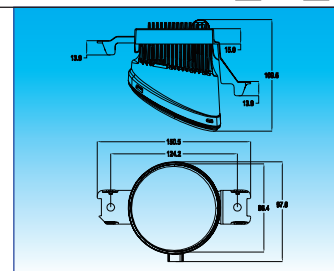

SUNNY/SENTRA/SYLPHY

EL6064

2 in 1 LED Fog Light + DRL

For NS vehicles

OE No.: **R:26150-8993A L:26155-8993A**
R:8200301027 L:8200301026

Aluminum housing with heat sink design
UV resistant lens & high impact material &
waterproof design
Multi voltage for 12V & 24V
LED source: 3W x 3 pcs , 0.5W x 6 pcs

SUNNY/ALMERA/VERSA 14'

FL-NS045

8sets/3.6'/11.5kgs/13.0kgs

OE No.			
R:088044	L:088045	R:26155-8992A	L:26150-8992A
R:8200301027	L:8200301026	R:26155-9B91C	L:26155-9B91B
R:8200002470	L:8200002469	R:26150-89905A	L:26155-89905A
R:26150-8993A	L:26155-8993A	R:B61EE8990A	L:B61EA8990A
R:26150-AU325	L:26155-AU325	L:4419374	