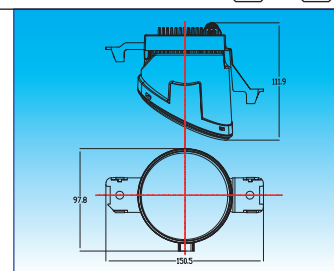

SUNNY/SENTRA/SYLPHY

EL6059

LED Fog Light Projector Type

For NS vehicles

OE No.: **R:26150-8993A L:26155-8993A**
R:8200301027 L:8200301026

Aluminum housing with heat sink design
UV resistant lens & high impact material &
waterproof design
Multi voltage for 12V & 24V
LED source: 3W x 3 pcs