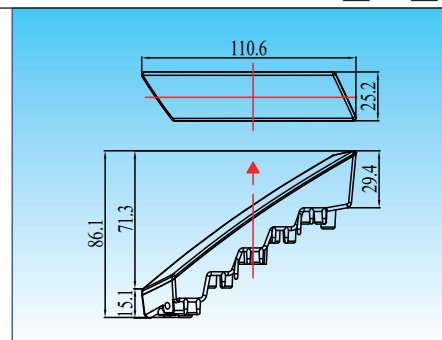

EL6025-1

LED Daylight with position light

Aluminum housing with heat sink design
UV resistant lens & high impact material & waterproof design
Multi voltage for 12V & 24V
LED source: 1W x 5 pcs
Include Multi-Function driver