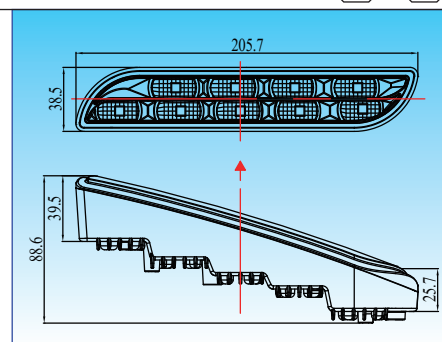

EL6025-1

LED Daylight with position light

Aluminum housing with heat sink design
UV resistant lens & high impact material & waterproof design
Multi voltage for 12V & 24V
LED source: 1W x 5 pcs
Include Multi-Function driver

EL6025-2

LED Daylight with position light
LED Turn signal light

Aluminum housing with heat sink design
UV resistant lens & high impact material & waterproof design
Multi voltage for 12V & 24V
Include Multi-Function driver