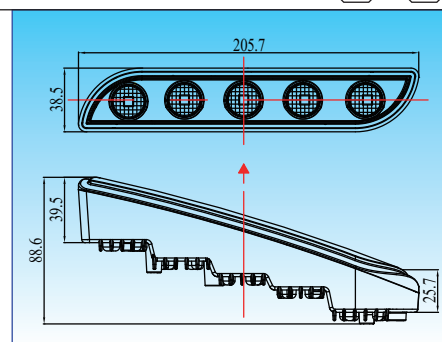

EL6025-1

LED Daylight with position light

Aluminum housing with heat sink design
UV resistant lens & high impact material & waterproof design
Multi voltage for 12V & 24V
LED source: 1W x 5 pcs
Include Multi-Function driver

EL6025-2

LED Daylight with position light
LED Turn signal light

Aluminum housing with heat sink design
UV resistant lens & high impact material & waterproof design
Multi voltage for 12V & 24V
Include Multi-Function driver