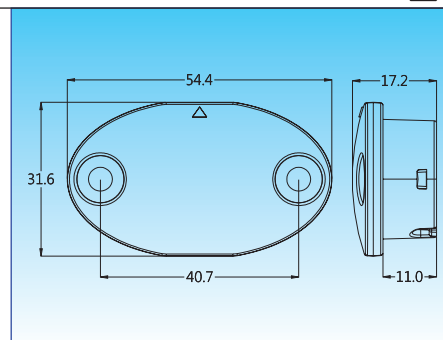

PF-FR027

Side Mirror Puddle Lamp

LED puddle lamp with specific Focus logo, is equipped with polycarbonate housing with heat sink / particular UV resistant lens / high impact material / waterproof design.