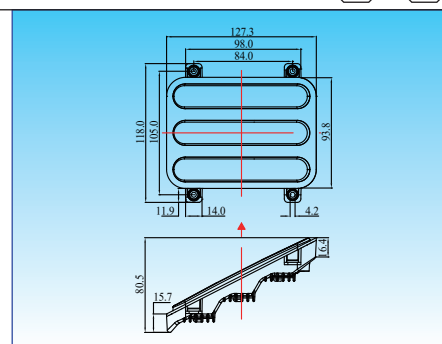

EL6018

LED Daylight with position light

Aluminum housing with heat sink design
 UV resistant lens & high impact material & waterproof design
 Multi voltage for 12V & 24V
 LED source: 0.5W x 9 pcs
 Include Multi-Function driver