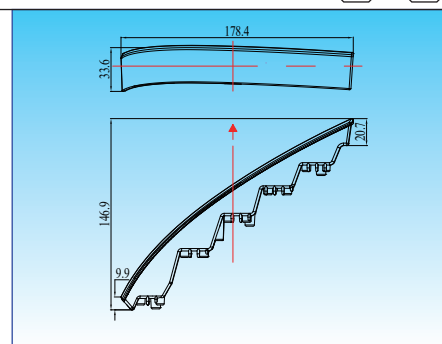

EL6019

LED Daylight with position light

Aluminum housing with heat sink design
UV resistant lens & high impact material & waterproof design
Multi voltage for 12V & 24V
LED source: 1W x 5 pcs
Include Multi-Function driver