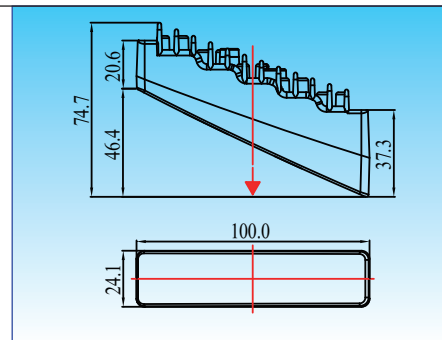

EL6018

LED Daylight with position light

Aluminum housing with heat sink design
 UV resistant lens & high impact material & waterproof design
 Multi voltage for 12V & 24V
 LED source: 0.5W x 9 pcs
 Include Multi-Function driver