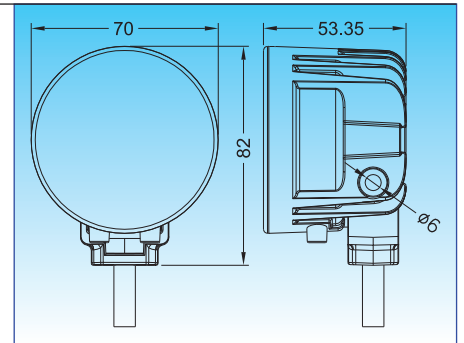

Lamp FOR UNIVERSAL LED DAYTIME RUNNING LIGHT

DL-UV041

X Style DRL +
Position Light (Round Shape)

Aluminum housing with heat sink design
UV resistant lens & high impact material & waterproof design
Multi voltage for 12V & 24V
LED source: 1W x 4 pcs , 0.5W x 9 pcs

DL-UV043

X Style DRL +
Position Light (Round Shape)

Aluminum housing with heat sink design
UV resistant lens & high impact material & waterproof design
Multi voltage for 12V & 24V
LED source: 1W x 4 pcs , 0.5W x 9 pcs

EL6001

LED Daylight with position light

Aluminum housing with heat sink design
UV resistant lens & high impact material & waterproof design
Multi voltage for 12V & 24V
LED source: 1W x 5 pcs
Include Multi-Function driver

EL6003

LED Daylight with position light

Aluminum housing with heat sink design
UV resistant lens & high impact material & waterproof design
Multi voltage for 12V & 24V
LED source: 0.5W x 5 pcs
Include Multi-Function driver