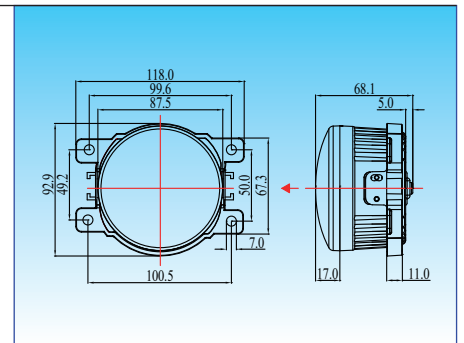

DL-UV043

X Style DRL +
Position Light (Round Shape)

Aluminum housing with heat sink design
UV resistant lens & high impact material & waterproof design
Multi voltage for 12V & 24V
LED source: 1W x 4 pcs , 0.5W x 9 pcs

EL6001

LED Daylight with position light

Aluminum housing with heat sink design
UV resistant lens & high impact material & waterproof design
Multi voltage for 12V & 24V
LED source: 1W x 5 pcs
Include Multi-Function driver