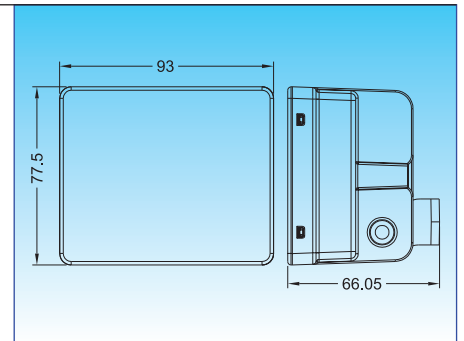

Lamp FOR UNIVERSAL LED DAYTIME RUNNING LIGHT

DL-UV041

X Style DRL +
Position Light (Round Shape)

Aluminum housing with heat sink design
UV resistant lens & high impact material & waterproof design
Multi voltage for 12V & 24V
LED source: 1W x 4 pcs , 0.5W x 9 pcs

DL-UV043

X Style DRL +
Position Light (Round Shape)

Aluminum housing with heat sink design
UV resistant lens & high impact material & waterproof design
Multi voltage for 12V & 24V
LED source: 1W x 4 pcs , 0.5W x 9 pcs