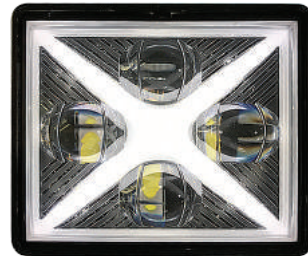

Lamp FOR UNIVERSAL LED DAYTIME RUNNING LIGHT

DL-UV041

X Style DRL +
Position Light (Round Shape)

Aluminum housing with heat sink design
UV resistant lens & high impact material & waterproof design
Multi voltage for 12V & 24V
LED source: 1W x 4 pcs , 0.5W x 9 pcs

DL-UV043

X Style DRL +
Position Light (Round Shape)

Aluminum housing with heat sink design
UV resistant lens & high impact material & waterproof design
Multi voltage for 12V & 24V
LED source: 1W x 4 pcs , 0.5W x 9 pcs

EL6001

LED Daylight with position light

Aluminum housing with heat sink design
UV resistant lens & high impact material & waterproof design
Multi voltage for 12V & 24V
LED source: 1W x 5 pcs
Include Multi-Function driver

EL6003

LED Daylight with position light

Aluminum housing with heat sink design
UV resistant lens & high impact material & waterproof design
Multi voltage for 12V & 24V
LED source: 0.5W x 5 pcs
Include Multi-Function driver