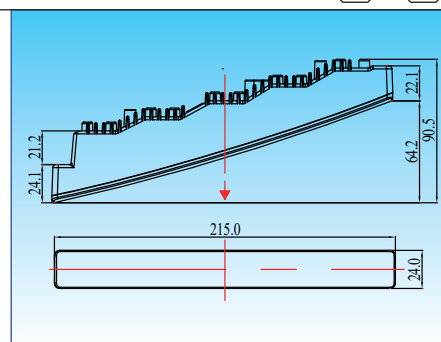

## EL6004

LED Daylight with position light

Aluminum housing with heat sink design  
 UV resistant lens & high impact material & waterproof design  
 Multi voltage for 12V & 24V  
 LED source: 1W x 5 pcs  
 Include Multi-Function driver

## EL6004-2

LED Light pipe daylight with position light

Aluminum housing with heat sink design  
 UV resistant lens & high impact material & waterproof design  
 Multi voltage for 12V & 24V  
 LED source: 6W x 2 pcs  
 Include Multi-Function driver