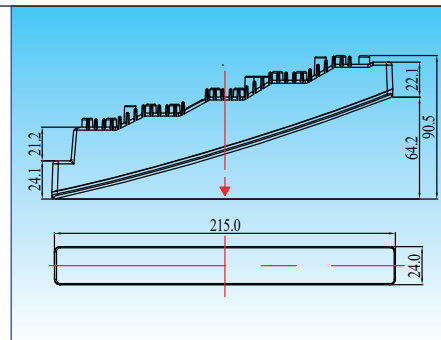

## EL6004

LED Daylight with position light

Aluminum housing with heat sink design  
 UV resistant lens & high impact material & waterproof design  
 Multi voltage for 12V & 24V  
 LED source: 1W x 5 pcs  
 Include Multi-Function driver

## EL6004-2

LED Light pipe daylight with position light

Aluminum housing with heat sink design  
 UV resistant lens & high impact material & waterproof design  
 Multi voltage for 12V & 24V  
 LED source: 6W x 2 pcs  
 Include Multi-Function driver