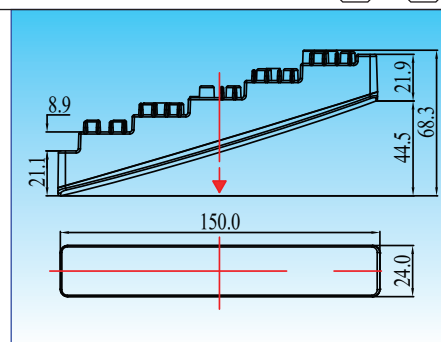

EL6005-1

LED Daylight with position light

Aluminum housing with heat sink design
UV resistant lens & high impact material & waterproof design
Multi voltage for 12V & 24V
LED source: 1W x 5 pcs
Include Multi-Function driver