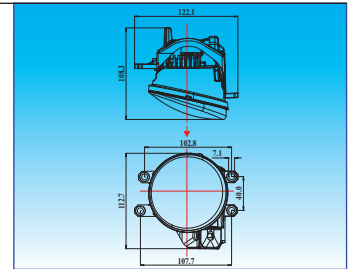

COROLLA

EL6056

LED Fog Light Projector Type

For TY & LX vehicles

OE No.: R:81220-0D040 L:81210-0D040
R:81211-12230 L:81221-12230
R:81210-02110 L:81220-02110

Aluminum housing with heat sink design
UV resistant lens & high impact material &
waterproof design
Multi voltage for 12V & 24V
LED source: 3W x 3 pcs