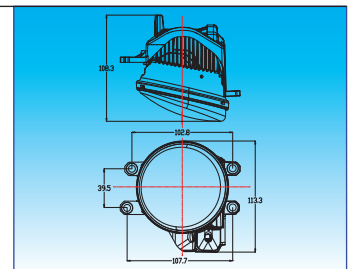

COROLLA

EL6062

2 in 1 LED Fog Light + DRL

For TY & LX vehicles

OE No.: R:81220-0D040 L:81210-0D040
R:81211-12230 L:81221-12230
R:81210-02110 L:81220-02110

Aluminum housing with heat sink design
UV resistant lens & high impact material &
waterproof design
Multi voltage for 12V & 24V
LED source: 3W x 3 pcs , 0.5W x 6 pcs