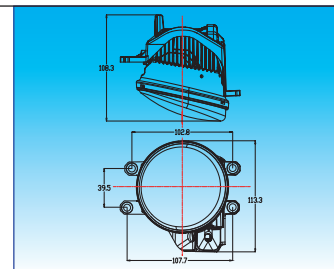

## PRADO FJ150

10'-13'

**FL-TY059**

8sets/3.5'/9.9kgs/11.4kgs

OE No.

R:81210-0W050 L:81220-0W040

R:81210-0W070 L:81220-0W070