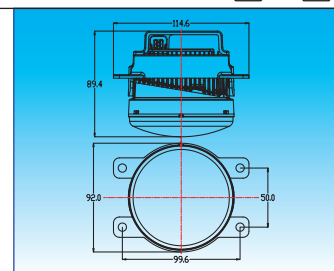

KARIMUN WAGON R

EL6068-3

2 in 1 LED Fog Light + DRL

For AC/CT/DC/FD/HD/FT/IF/JG/LC/LR/MB/
NS/OP/PG/PS/RN/SB/SK/TY vehicles
OE No.: R:33900-TBA-A01 L:33950-TBA-A01
820074008/35500-63J03/
26155-0000A/8321A097

Aluminum housing with heat sink design
UV resistant lens & high impact material &
waterproof design
Multi voltage for 12V & 24V
LED source: 3W x 3 pcs , 0.5W x 6 pcs