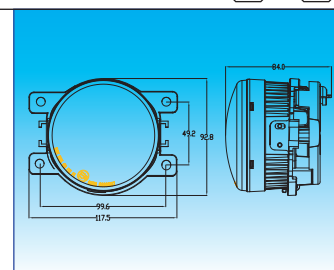

KARIMUN WAGON R

EL6041-3

LED Fog Light Projector Type

For AC/CT/DC/FD/HD/FT/IF/JG/LC/LR/MB/
NS/OP/PG/PS/RN/SB/SK/TY vehicles
OE No.: R:33900-TBA-A01 L:33950-TBA-A01
820074008/35500-63J03/
26155-0000A/8321A097

Aluminum housing with heat sink design
UV resistant lens & high impact material &
waterproof design
Multi voltage for 12V & 24V
LED source: 3W x 3 pcs

KARIMUN WAGON R

EL6068-3

2 in 1 LED Fog Light + DRL

For AC/CT/DC/FD/HD/FT/IF/JG/LC/LR/MB/
NS/OP/PG/PS/RN/SB/SK/TY vehicles
OE No.: R:33900-TBA-A01 L:33950-TBA-A01
820074008/35500-63J03/
26155-0000A/8321A097